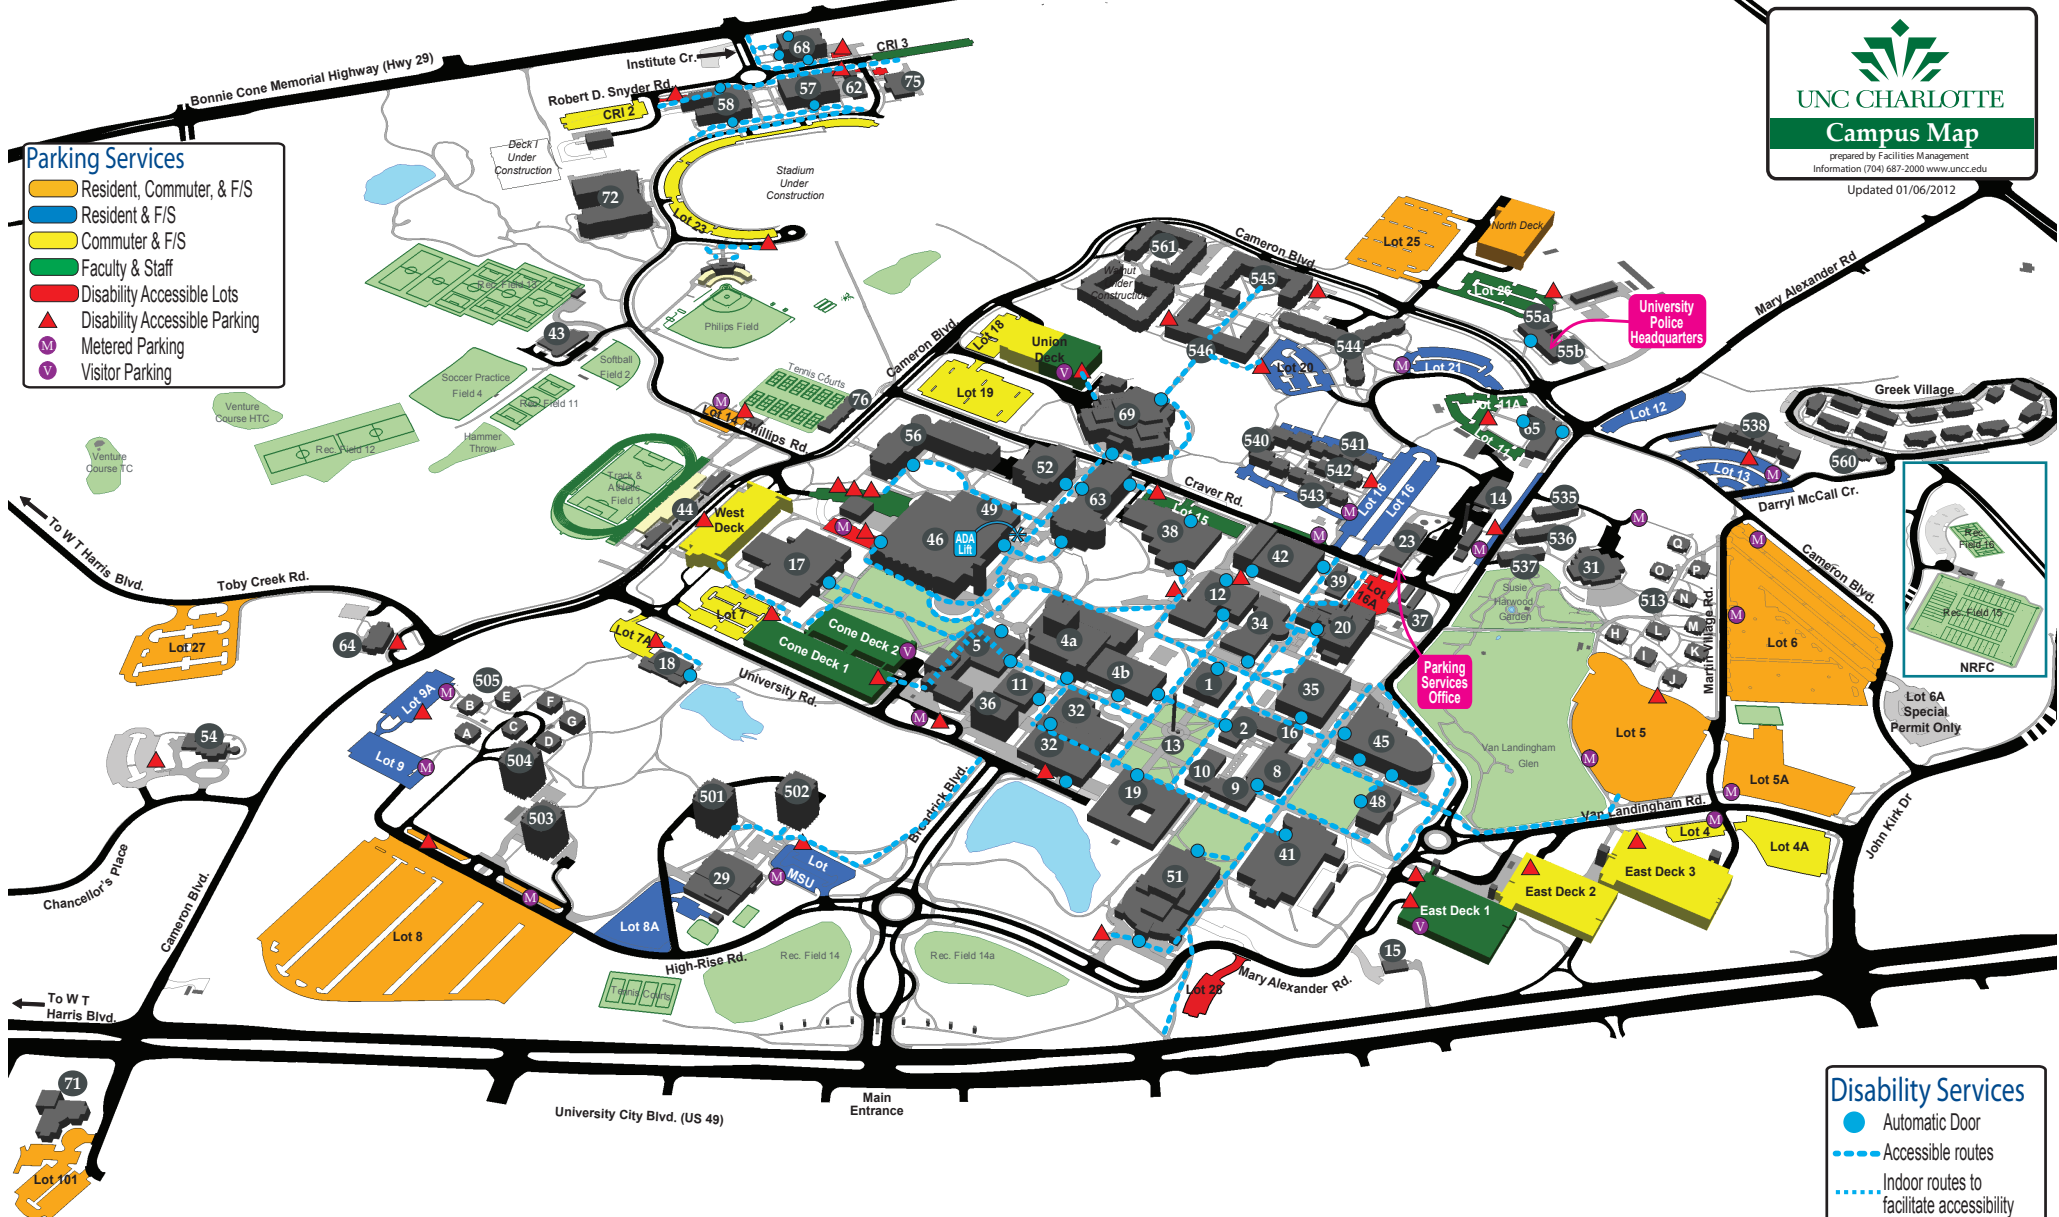

Parking Services

- Resident, Commuter, & F/S
- Resident & F/S
- Commuter & F/S
- Faculty & Staff
- Disability Accessible Lots
- Disability Accessible Parking
- M Metered Parking
- V Visitor Parking

Disability Services

- Automatic Door
- Accessible routes
- Indoor routes to facilitate accessibility

Academic Buildings

4a Atkins	58 Grigg Hall
16 Barnard	63 Health & Human Services
17 Belk Gym	62 Kulwicky Laboratory
68 Bioinformatics	2 Macy
38 Burson	20 McEniry
42 Cameron Hall	18 Memorial Hall
52 College of Education	75 Motorsports Research
32 Colvard	19 Robinson Hall
8 Denny	51 Rowe
57 Duke Centennial Hall	12 Smith
72 Epic	41 Storrs
45 Fretwell	10 Wittingham
35 Friday	56 Woodward Hall
9 Garinger	

Campus Housing

535 Cedar Hall	502 Sanford Hall
543 Elm Hall	503 Scott Hall
560 Greek Village	537 Sycamore Hall
538 Hawthorn Hall	545 Wallis Hall
536 Hickory Hall	544 Witherspoon Hall
504 Holshouser Hall	
505 Hunt Village	
546 Lynch Hall	
542 Maple Hall	
513 Martin Village	
561 Miltimore Hall	
501 Moore Hall	
540 Oak Hall	
541 Pine Hall	

Campus Housing

535 Cedar Hall	502 Sanford Hall
543 Elm Hall	503 Scott Hall
560 Greek Village	537 Sycamore Hall
538 Hawthorn Hall	545 Wallis Hall
536 Hickory Hall	544 Witherspoon Hall
504 Holshouser Hall	
505 Hunt Village	
546 Lynch Hall	
542 Maple Hall	
513 Martin Village	
561 Miltimore Hall	
501 Moore Hall	
540 Oak Hall	
541 Pine Hall	

Parking Areas

Resident, Commuter & F/S
Lot 5, 5A & 6
Lot 8 & 14
Lot 25
Lot 27
Lot 101
North Deck
Faculty & Staff
Lot 11 & 11A
Lot 15
Lot 26
CRI 3
Cone Deck 1 & 2
East Deck 1
Union Deck

Parking Areas

Resident & F/S
Lot 8A
Lot 9
Lot 9A
Lot 12
Lot 13
Lot 16*
Lot 20
Lot 21
Lot MSU

*Note: No F/S in this lot except in marked spaces

Parking Areas

Commuter & F/S
Lot 4
Lot 4A
Lot 7
Lot 7A
Lot 18
Lot 19
Lot 23
CRI 2
East Deck 2
East Deck 3
Union Deck
West Deck