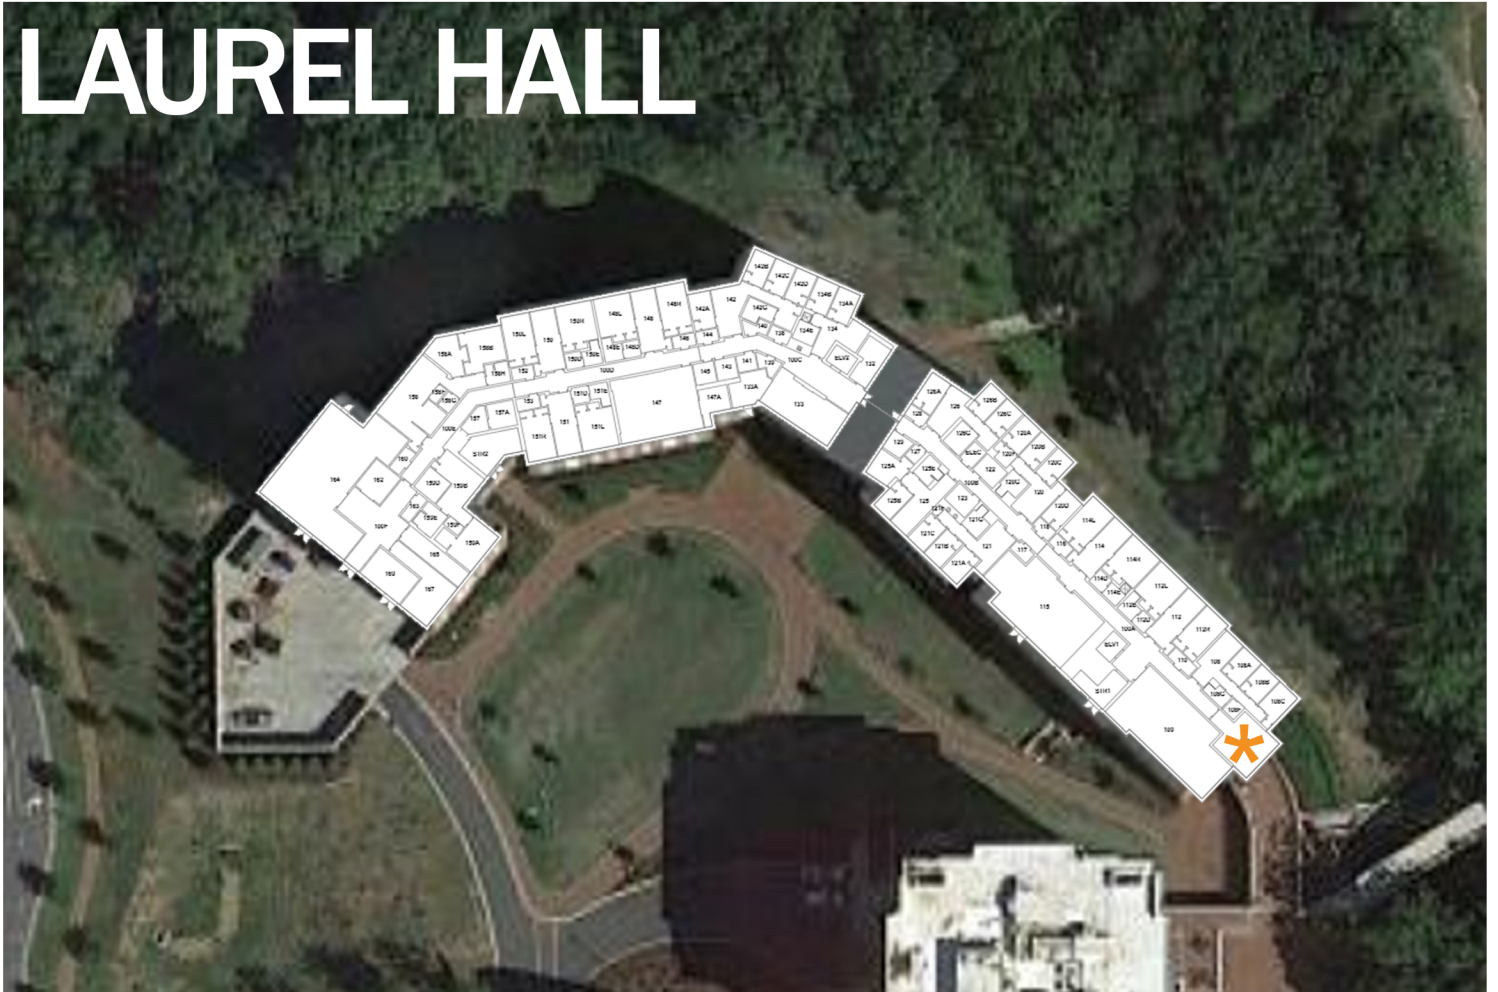

NINER MOVE OUT

Laurel Hall Donation Bin Location
First floor, lobby

LAUREL HALL

Bring your unwanted clothing, shoes, books, non-perishable food items and more to the locations above starting April 22! Items donated to: